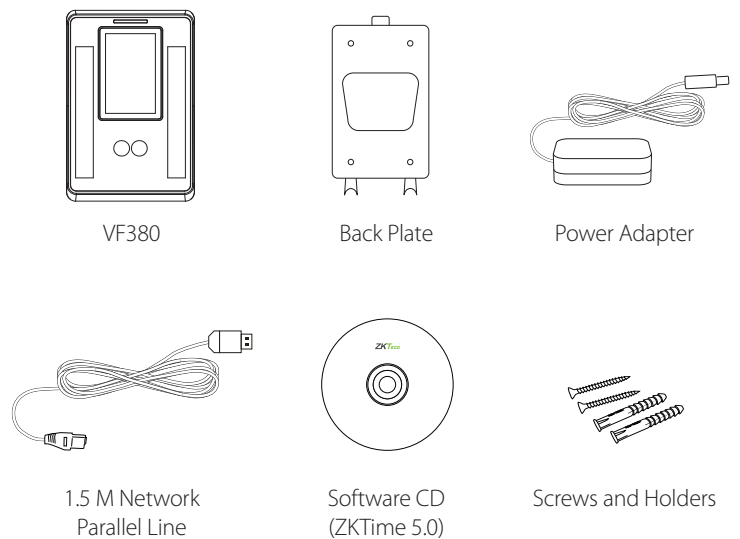

What's in the Box

ZKTeco Inc.

ZK Mansion, Wuhe Rd, Gangtuo, Bantian, Buji Town,
Longgang District, Shenzhen China 518129
Tel: 86-755-8960 2345/46/47/48
E-mail: sales@zkteco.com
www.zkteco.com

Global Offices:

USA: +1 732-412-6007
EU: +34 916532891
Brazil: +55 31 2515-8326
Thailand: +66-027199154
Mexico: +52-55-52928418

South Africa: +27 12 259 1047
Egypt: +201110444134
Dubai: +971 4 6091 310
India: +91 8123536788
Indonesia: +62 21 2921 8949

Vietnam : +84-0169-5813007
Philippines: +63 9084118832
Russia: +8 915 178-46-81